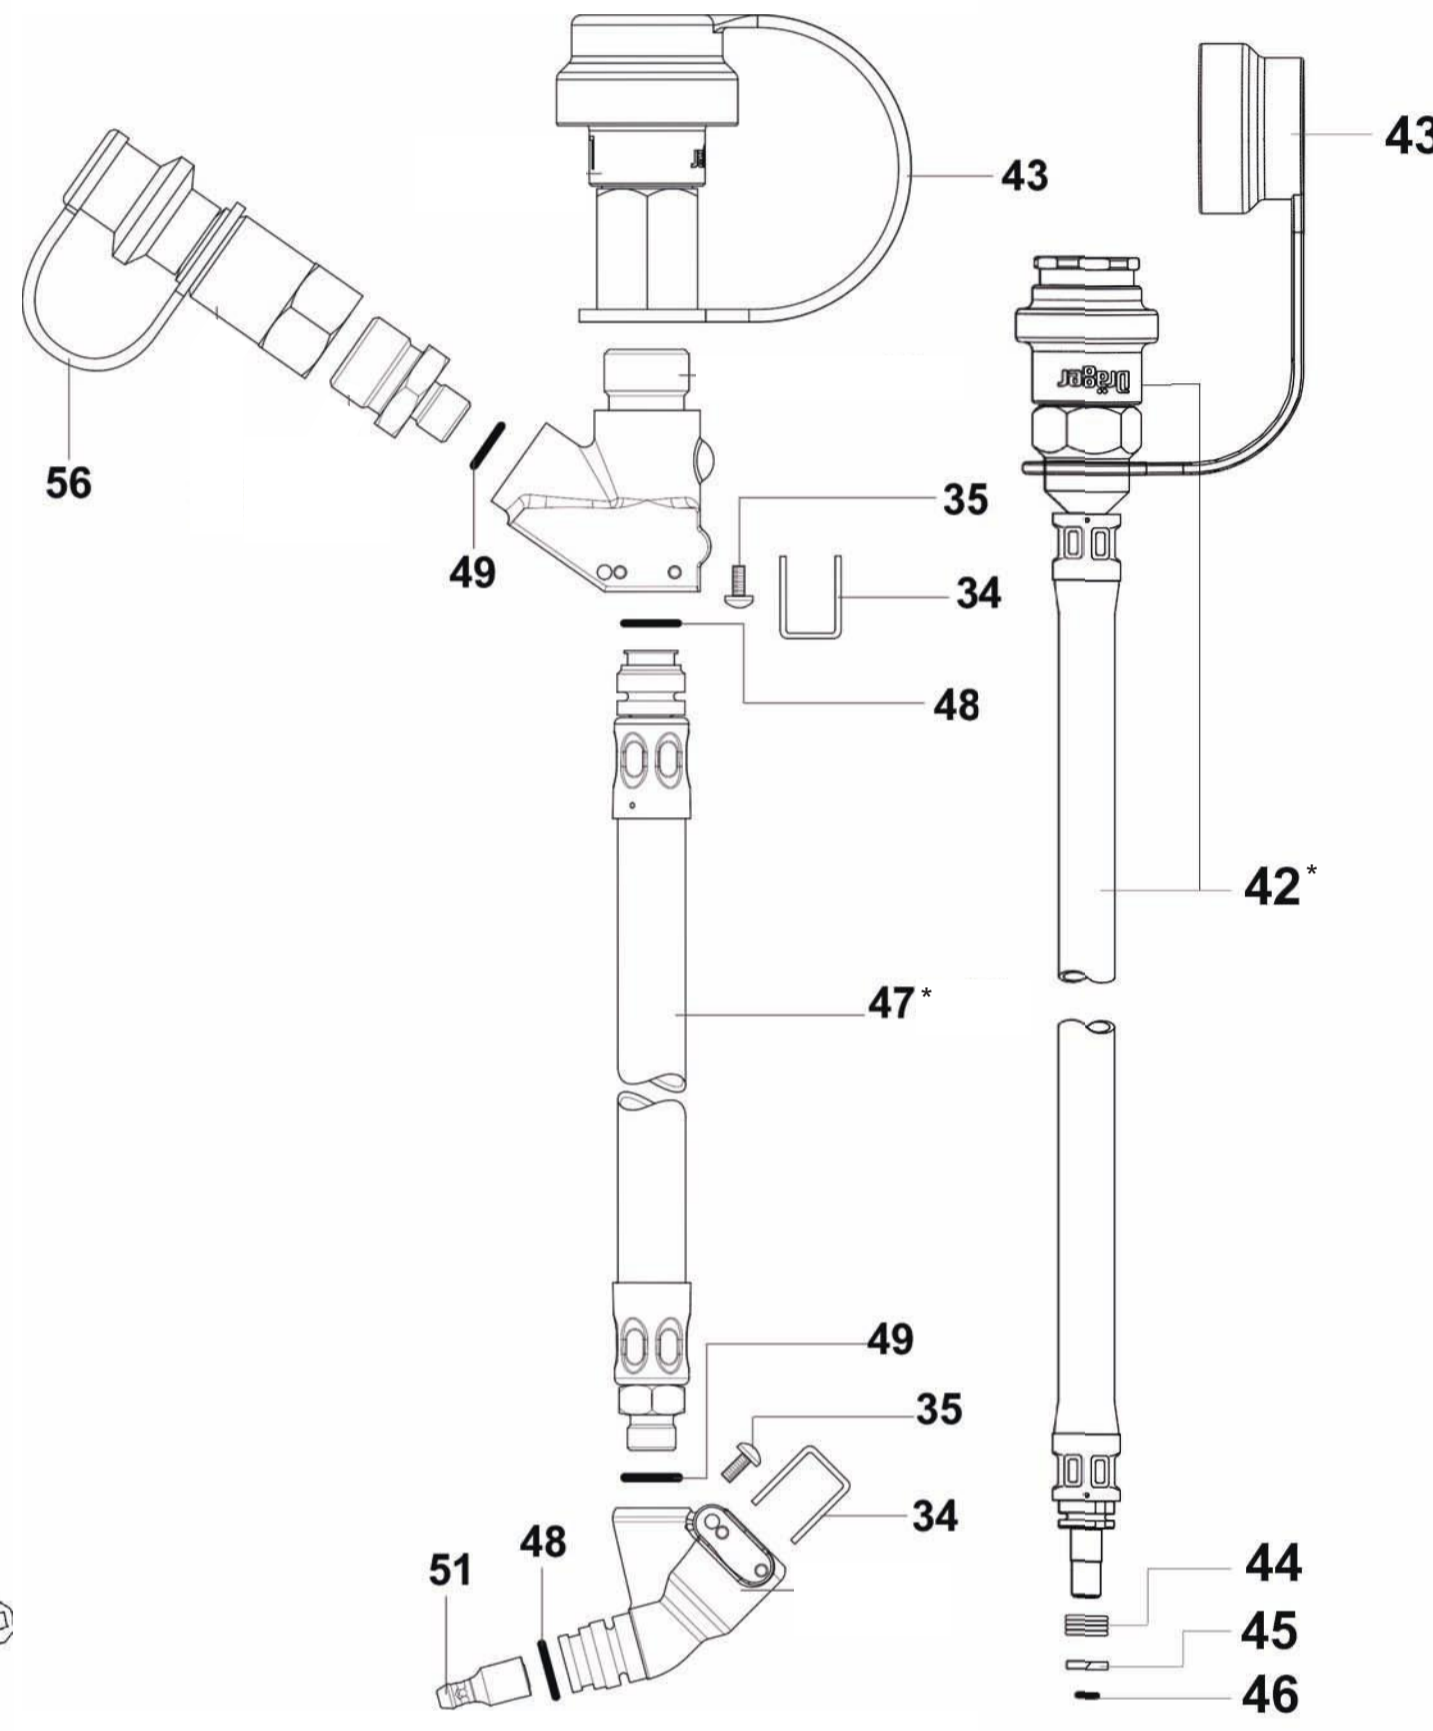

BUDDY BREATHER