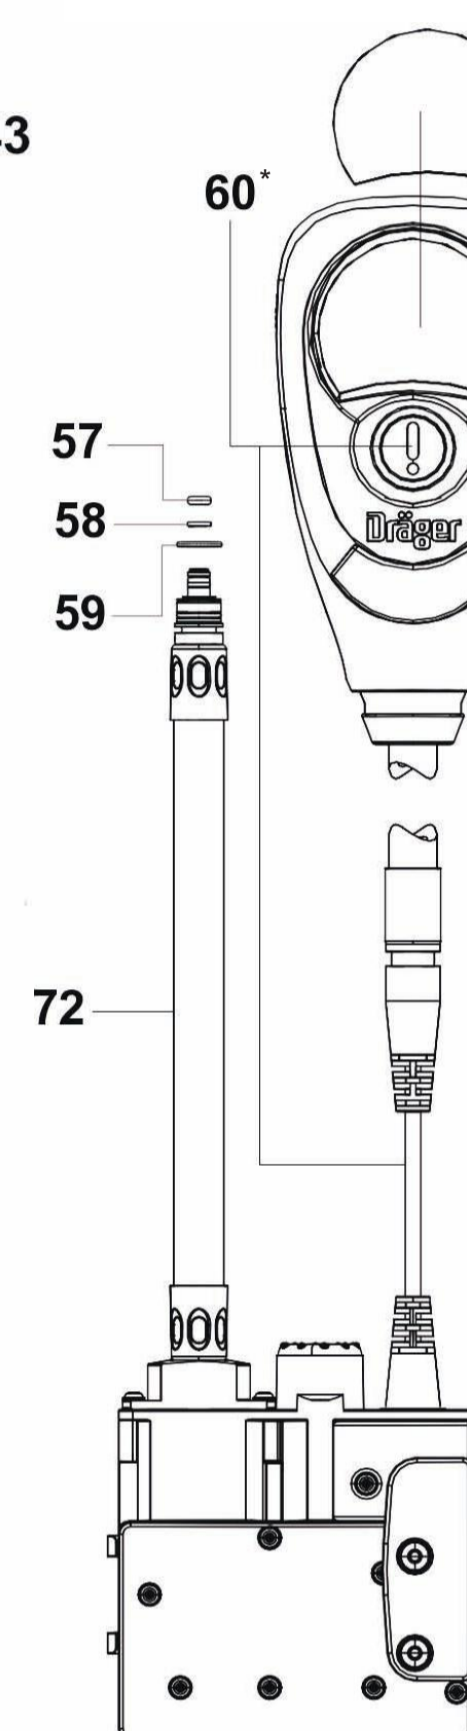

LDV CONNECTION