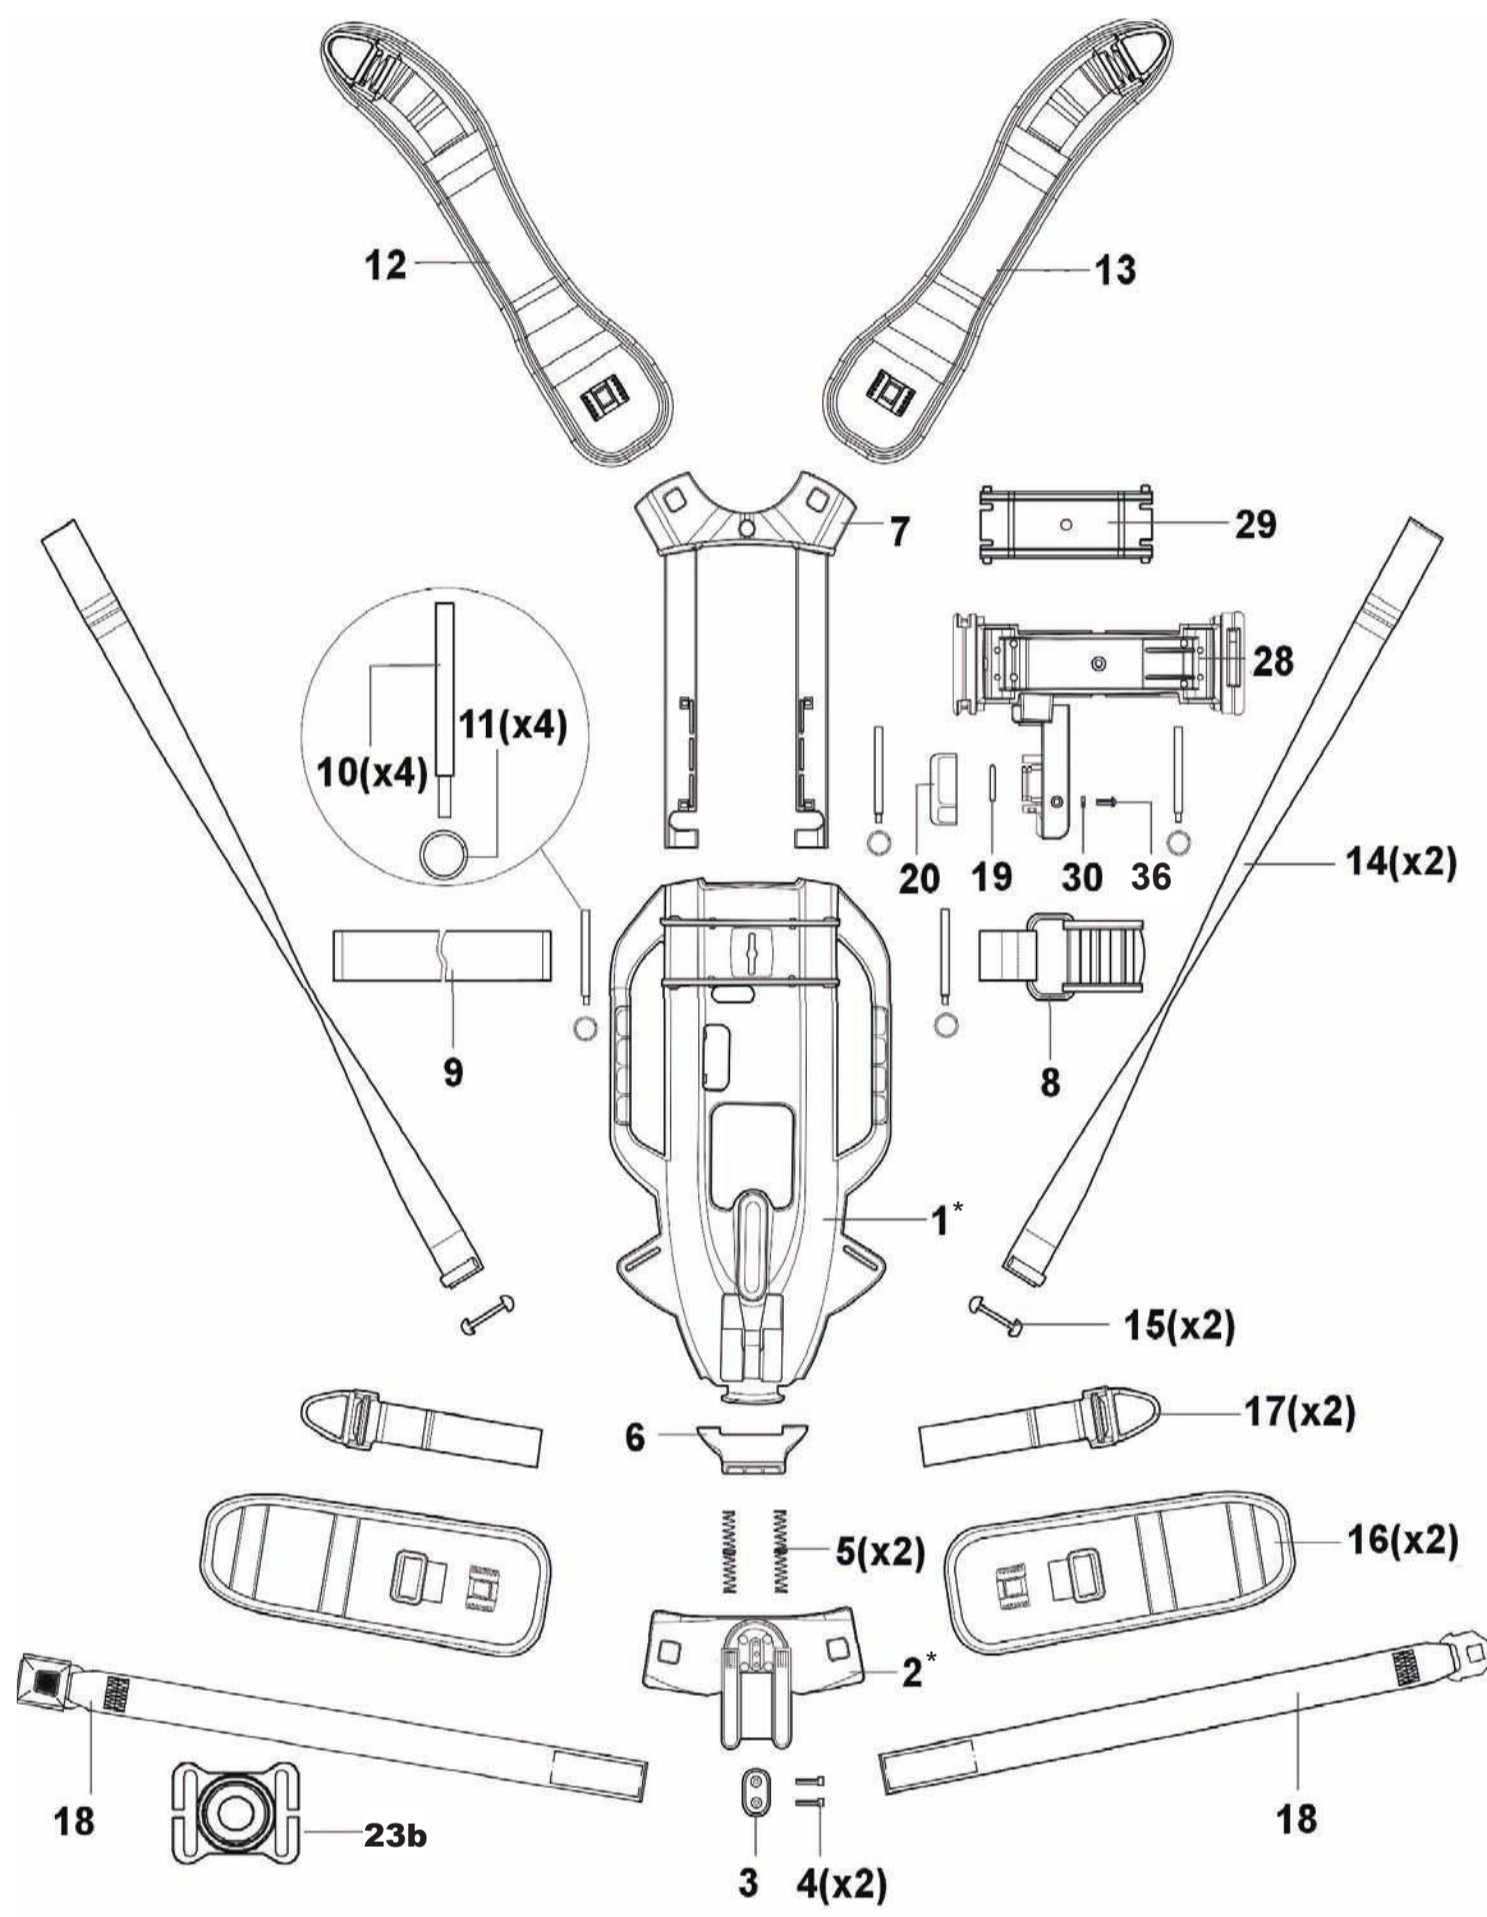

PSS 7000 BACKPLATE