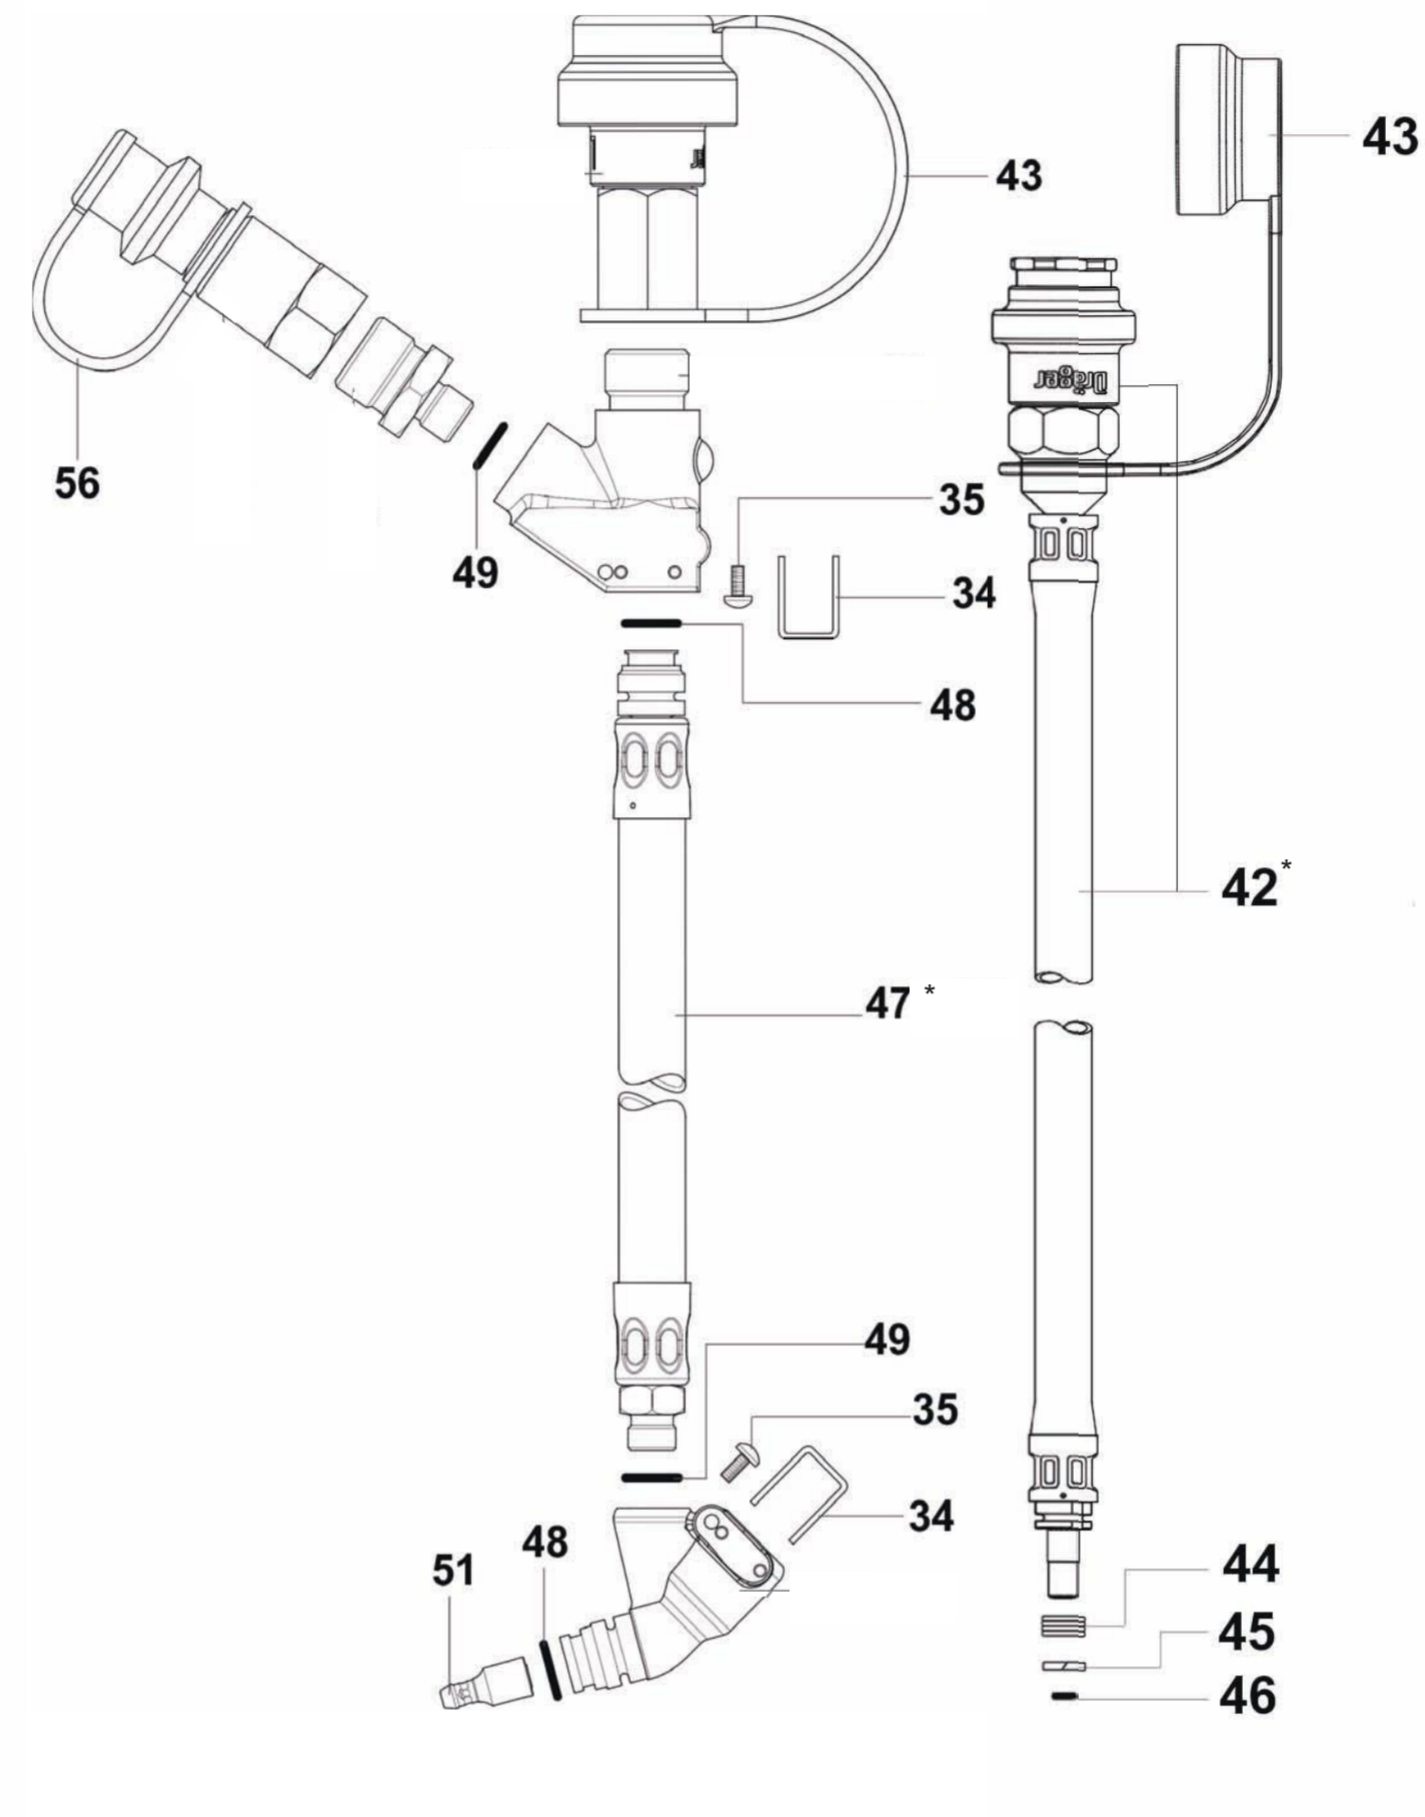

PSS 5000 BACKPLATE

BUDDY BREATHER

LDV CONNECTION

SENTINEL 7000

PRESSURE REDUCERS