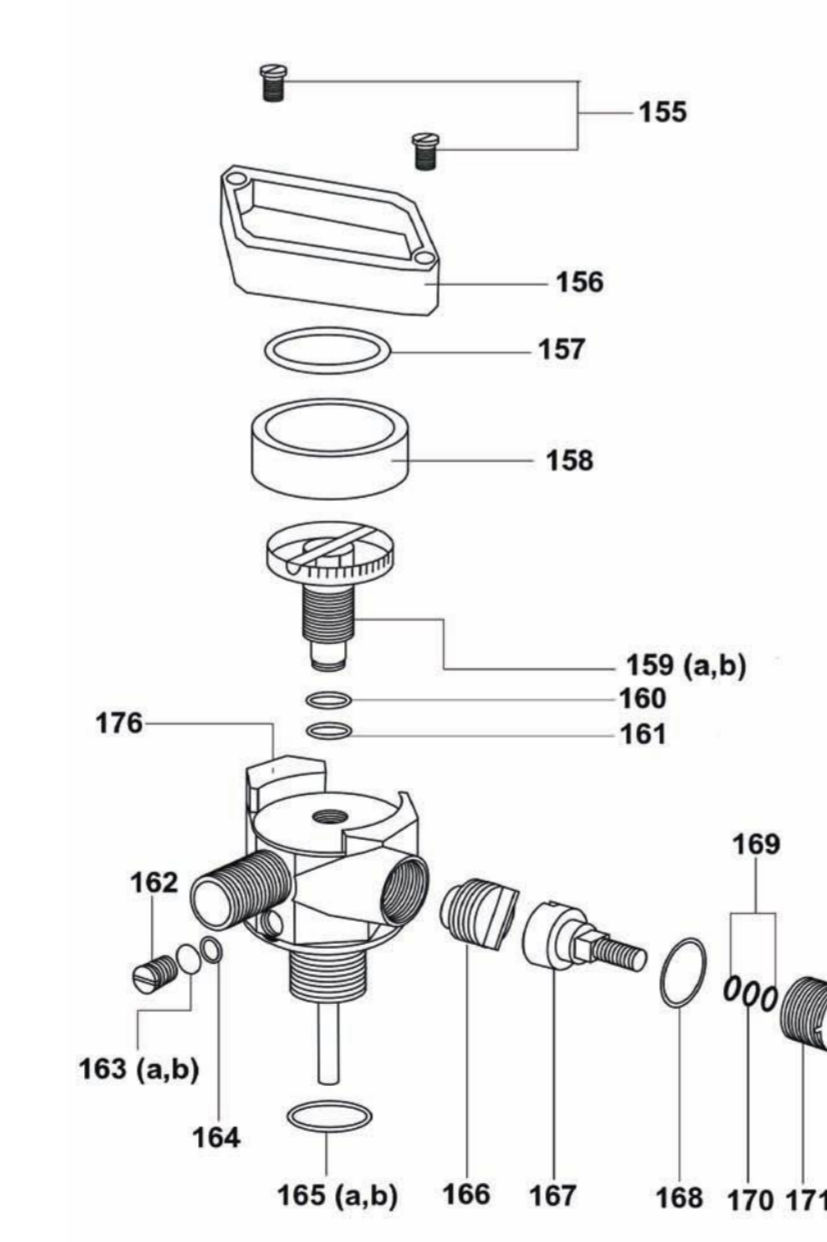

SENTINEL 7000 ELECTRONIC MONITORING UNIT

CYLINDER VALVE

LUNG DEMAND VALVE (LDV)

Poster No.	Part No.	Part Description	Poster No.	Part No.	Part Description	Poster No.	Part No.	Part Description	Poster No.	Part No.	Part Description
3	3356169	Retaining Block	38	3337710	Protection Cap for Pressure Reducer	68, 69	3356712	Cover (Pod Port)	99	3338768	Spring
4	3338219	Screw (M4)	39, 41	3357115	OC Cylinder Adapter - 22.16psi (LP)	69	R50514	O-Ring	100	3338735	Bayonet Cap
6	3356978	Bolt	40, 41	3357114	OC Cylinder Adapter - 4500psi (HP)	70, 71	3356713	Cover (Hose Access Port)	101	3351069	Protection Cap
8	3356977	Cylinder Strap (Buckle End)	41	R51023	O-Ring	71	3350446	O-Ring	102-108	3356679	CBRN LDV (NFFPA)
9	3356903	Cylinder Strap (Loose End)	42, 43	3356986	MP Airline Hose	72	3356701	Hose HP	103,104	3357216	Vent Assembly
10	3357139	Mounting Pin	43	3356993	Protection Cap	73-75	3356556	Battery Case - Alkaline	105-107	3357215	Clamp Assembly
11	3357140	Split Ring	44	3337105	Spring	75	4588195	Battery Case - Alkaline AA (4 per package)	107	3353569	Screw
17	3356972	Pull Forward Strap	45	3337105	O-Ring Retainer	76	3356667	Removal Key (Grey)	108	3357145	Rubber Cover
18	3356978	Adjusting Belt Strap Assembly	46	3337403	O-Ring	79	3350205	LDV Body	155-176 (a)	4056206	22.16 PSI Cylinder Valve
19	3350446	O-Ring	47-49	3357214	Buddy Breather Hose Assembly - 20"	80	3339683	Injector - Preset	155-176 (b)	4050012	4500 PSI Cylinder Valve
20	3356985	Rubber Cover	48	3337611	O-Ring	81	3339459	O-Ring	155	4059024	Screw
21,22,3,4,6	3358192	Backplate Assembly	49	3330953	O-Ring	82	3338927	Connector	156	4059023	Bumper & Guard Assembly
22	3358196	Kit - Pivot Assembly	51	3337616	Non-Return Valve	83	R18352	O-Ring	157	4059022	Spring Wave Washer
23a	3359419	Waist Pad (SE)	56	3358125	Protection Cap	84	3350098	Locking Arm	158	4059021	Gauge Cover
23b	3357527	LDV Holder	57	3337204	O-Ring	85	3350526	Screw	159a	4059036	Gauge Assembly 2216
24	3356981	Adjusting Strap	58	3337205	Back Up Ring	86	3337215	O-Ring	159b	4059026	Gauge Assembly 4500
25	3356987	Strap Retainer	59	3337314	O-ring	86-88a	3350499	MP Hose (Standard Short Hose with OC 18.5")	160	4059033	Back Up Ring (White)
26a	3359420	Shoulder Pad (SE) LH	60-63	3356986	Sentinel UI Module	86-88b	3338716	MP Hose (Long Hose with OC 61")	161	4056910	O-Ring
26b	3359421	Shoulder Pad (SE) RH	61a	3356700	Rubber Cover	86-88c	3338717	MP Hose (Long Hose without OC 61")	162	4052098	Safety Plug
27	3356985	Hose Clip	61b	3356691	Cover Retaining Band	87	3339440	O-Ring	163a	4057744	Burst Disc 2216
28	3356975	Second Sounder Assembly	62	3356989	Sentinel LCD Lens	90	3354461	By-Pass Plunger	163b	4059020	Burst Disc 4500
29	3357148	Cylinder Cradle - Rubber	63	3350712	Tally Key	91	3354460	By-Pass Knob	164	4052100	Washer
30	3356979	Spring Washer	64	3356984	Pressure Transmitter Module	92	3354462	By-Pass M4 Washer 1	165a	4057743	O-Ring (22.16/2800)
32a	3356983	CGA Pressure Reducer HP	65	4543808	CR123A Lithium Battery	93	3338772	Anti-Tamper Cover	165b	4057742	O-Ring (4500)
32b	3356982	CGA Pressure Reducer LP	66, 67	3356716	Cap and O-Ring	94	3338733	Spacer	166	4052103	Valve and Plug Seat
33a	3356989	OC Pressure Reducer HP	67	3356717	O-Ring	95	3338737	Clip	167	4059014	Stem
33b	3356988	OC Pressure Reducer LP				86,87,59,89-93	3338724	By-Pass Assembly-Preset 1	168	4052104	Gasket
34	3337101	Retention Staple				96	3338738	Clip	169	4059154	Half Washer
35	3356168	M3 Torx Socket Screw				97	3338747	Diaphragm	170	4057746	O-Ring
36	3358164	Button Head Screw (M4 x 16mm)				98	3338755	Slip Ring	171	4057244	Bonnet
37	R40649	O-Ring Retainer							172	4059017	Wear Washer