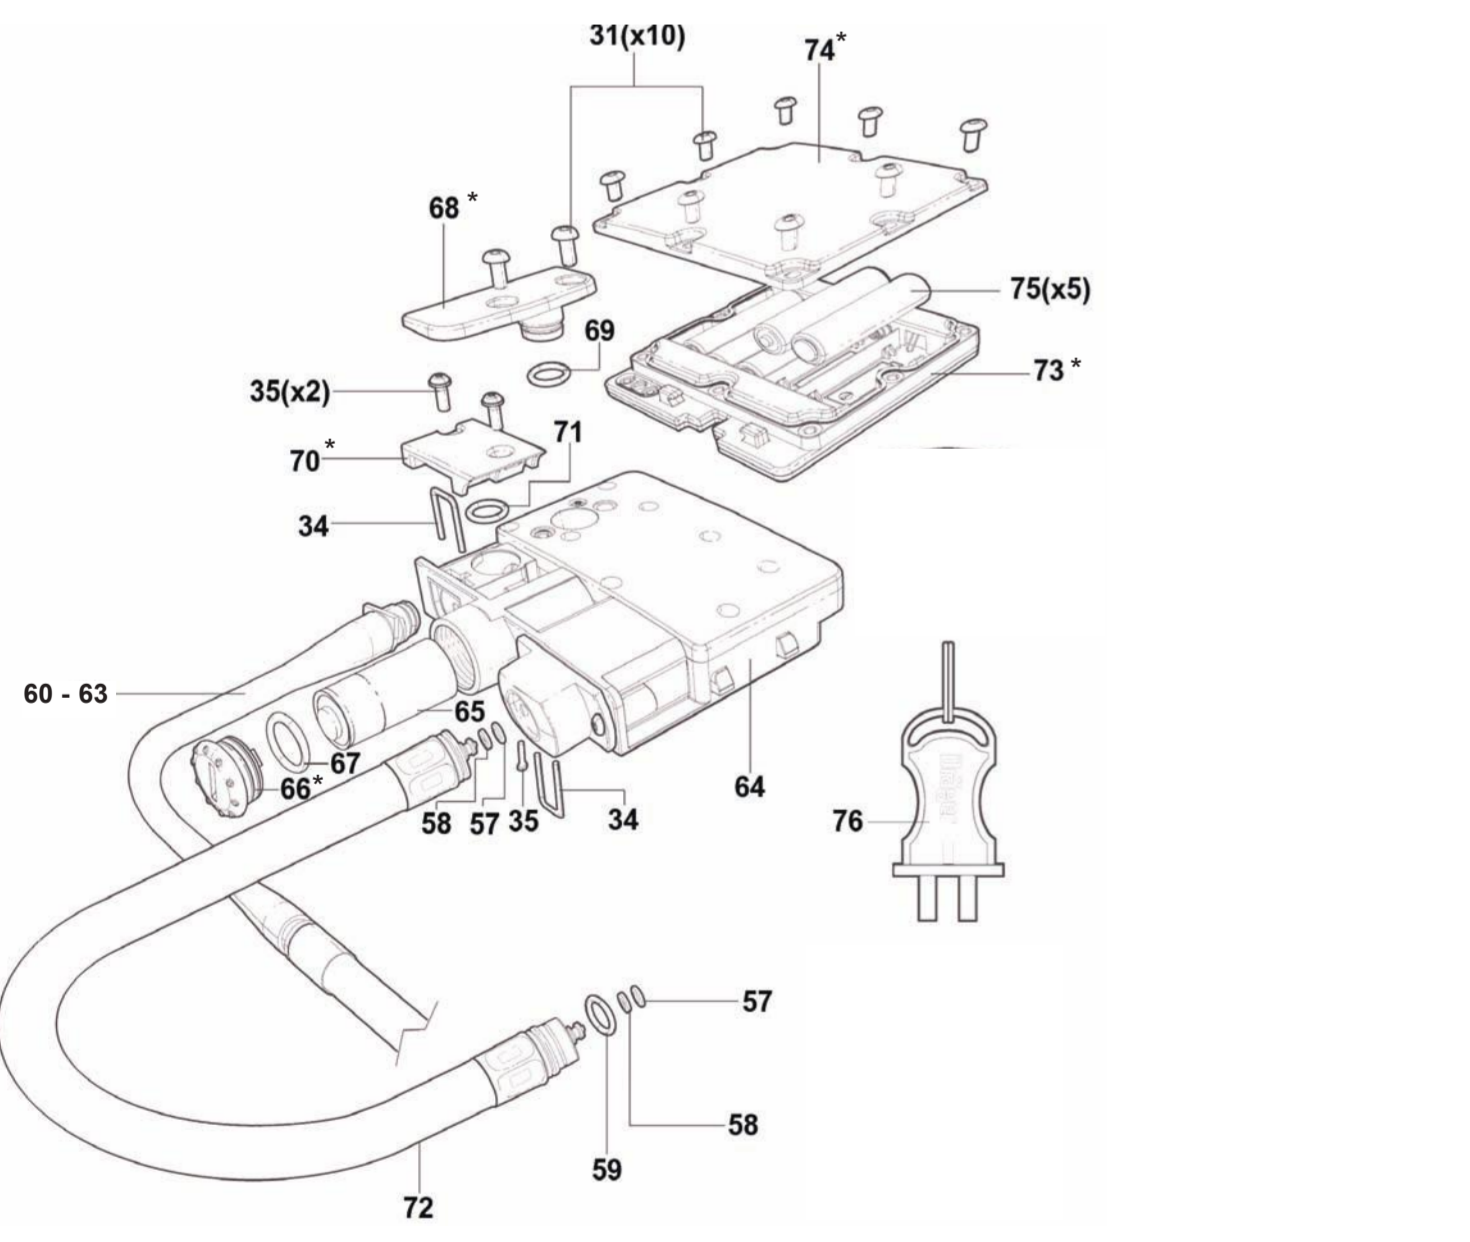

SENTINEL 7000 ELECTRONIC MONITORING UNIT

CYLINDER VALVE

LUNG DEMAND VALVE (LDV)

Poster No.	Part No.	Part Description	Poster No.	Part No.	Part Description	Poster No.	Part No.	Part Description	Poster No.	Part No.	Part Description
3	3356169	Retaining Block	38	3337710	Protection Cap for Pressure Reducer	68, 69	3356712	Cover (Pod Port)	99	3338768	Spring
4	3338219	Screw (M4)	39, 41	3357115	OC Cylinder Adapter - 22.16psi (LP)	69	R50514	O-Ring	100	3338735	Bayonet Cap
6	3356978	Bolt	40, 41	3357114	OC Cylinder Adapter - 4500psi (HP)	70, 71	3356713	Cover (Hose Access Port)	101	3351069	Protection Cap
8	3356977	Cylinder Strap (Buckle End)	41	R51023	O-Ring	71	3350446	O-Ring	102-108	3356679	CBRN LDV (NFFPA)
9	3356903	Cylinder Strap (Loose End)	42, 43	3356986	MP Airline Hose	72	3356701	Hose HP	103,104	3357216	Vent Assembly
10	3357139	Mounting Pin	43	3356993	Protection Cap	73-75	3356556	Battery Case - Alkaline	105-107	3357215	Clamp Assembly
11	3357140	Split Ring	44	3337105	Spring	75	4588195	Battery Case - Alkaline AA (4 per package)	107	3353569	Screw
17	3356972	Pull Forward Strap	45	3337105	O-Ring Retainer	76	3356667	Removal Key (Grey)	108	3357145	Rubber Cover
18	3356978	Adjusting Belt Strap Assembly	46	3337403	O-Ring	79	3350205	LDV Body	155-176 (a)	4056206	22.16 PSI Cylinder Valve
19	3350446	O-Ring	47-49	3357214	Buddy Breather Hose Assembly - 20"	80	3339683	Injector - Preset	155-176 (b)	4050012	4500 PSI Cylinder Valve
20	3356985	Rubber Cover	48	3337611	O-Ring	81	3339459	O-Ring	155	4059024	Screw
21,22,3,4,6	3358192	Backplate Assembly	49	3330953	O-Ring	82	3338927	Connector	156	4059023	Bumper & Guard Assembly
22	3358196	Kit - Pivot Assembly	51	3337616	Non-Return Valve	83	R18352	O-Ring	157	4059022	Spring Wave Washer
23a	3359419	Waist Pad (SE)	56	3358125	Protection Cap	84	3350098	Locking Arm	158	4059021	Gauge Cover
23b	3357527	LDV Holder	57	3337204	O-Ring	85	3350526	Screw	159a	4059036	Gauge Assembly 2216
24	3356981	Adjusting Strap	58	3337205	Back Up Ring	86	3337215	O-Ring	159b	4059026	Gauge Assembly 4500
25	3356987	Strap Retainer	59	3337314	O-ring	86-88a	3350499	MP Hose (Standard Short Hose with OC 18.5")	160	4059033	Back Up Ring (White)
26a	3359420	Shoulder Pad (SE) LH	60-63	3356986	Sentinel UI Module	86-88b	3338716	MP Hose (Long Hose with OC 61")	161	4056910	O-Ring
26b	3359421	Shoulder Pad (SE) RH	61a	3356700	Rubber Cover	86-88c	3338717	MP Hose (Long Hose without OC 61")	162	4052098	Safety Plug
27	3356985	Hose Clip	61b	3356691	Cover Retaining Band	87	3339440	O-Ring	163a	4057744	Burst Disc 2216
28	3356975	Second Sounder Assembly	62	3356989	Sentinel LCD Lens	90	3354461	By-Pass Plunger	163b	4059020	Burst Disc 4500
29	3357148	Cylinder Cradle - Rubber	63	3350712	Tally Key	91	3354460	By-Pass Knob	164	4052100	Washer
30	3356979	Spring Washer	64	3356984	Pressure Transmitter Module	92	3354462	By-Pass M4 Washer 1	165a	4057743	O-Ring (22.16/2800)
32a	3356983	CGA Pressure Reducer HP	65	4543808	CR123A Lithium Battery	93	3338772	Anti-Tamper Cover	165b	4057742	O-Ring (4500)
32b	3356982	CGA Pressure Reducer LP	66, 67	3356716	Cap and O-Ring	94	3338733	Spacer	166	4052103	Valve and Plug Seat
33a	3356989	OC Pressure Reducer HP	67	3356717	O-Ring	95	3338737	Clip	167	4059014	Stem
33b	3356988	OC Pressure Reducer LP				86,87,59,89-93	3338724	By-Pass Assembly-Preset 1	168	4052104	Gasket
34	3337101	Retention Staple				96	3338738	Clip	169	4059154	Half Washer
35	3356168	M3 Torx Socket Screw				97	3338747	Diaphragm	170	4057746	O-Ring
36	3358164	Button Head Screw (M4 x 16mm)				98	3338755	Slip Ring	171	4057244	Bonnet
37	R40649	O-Ring Retainer							172	4059017	Wear Washer