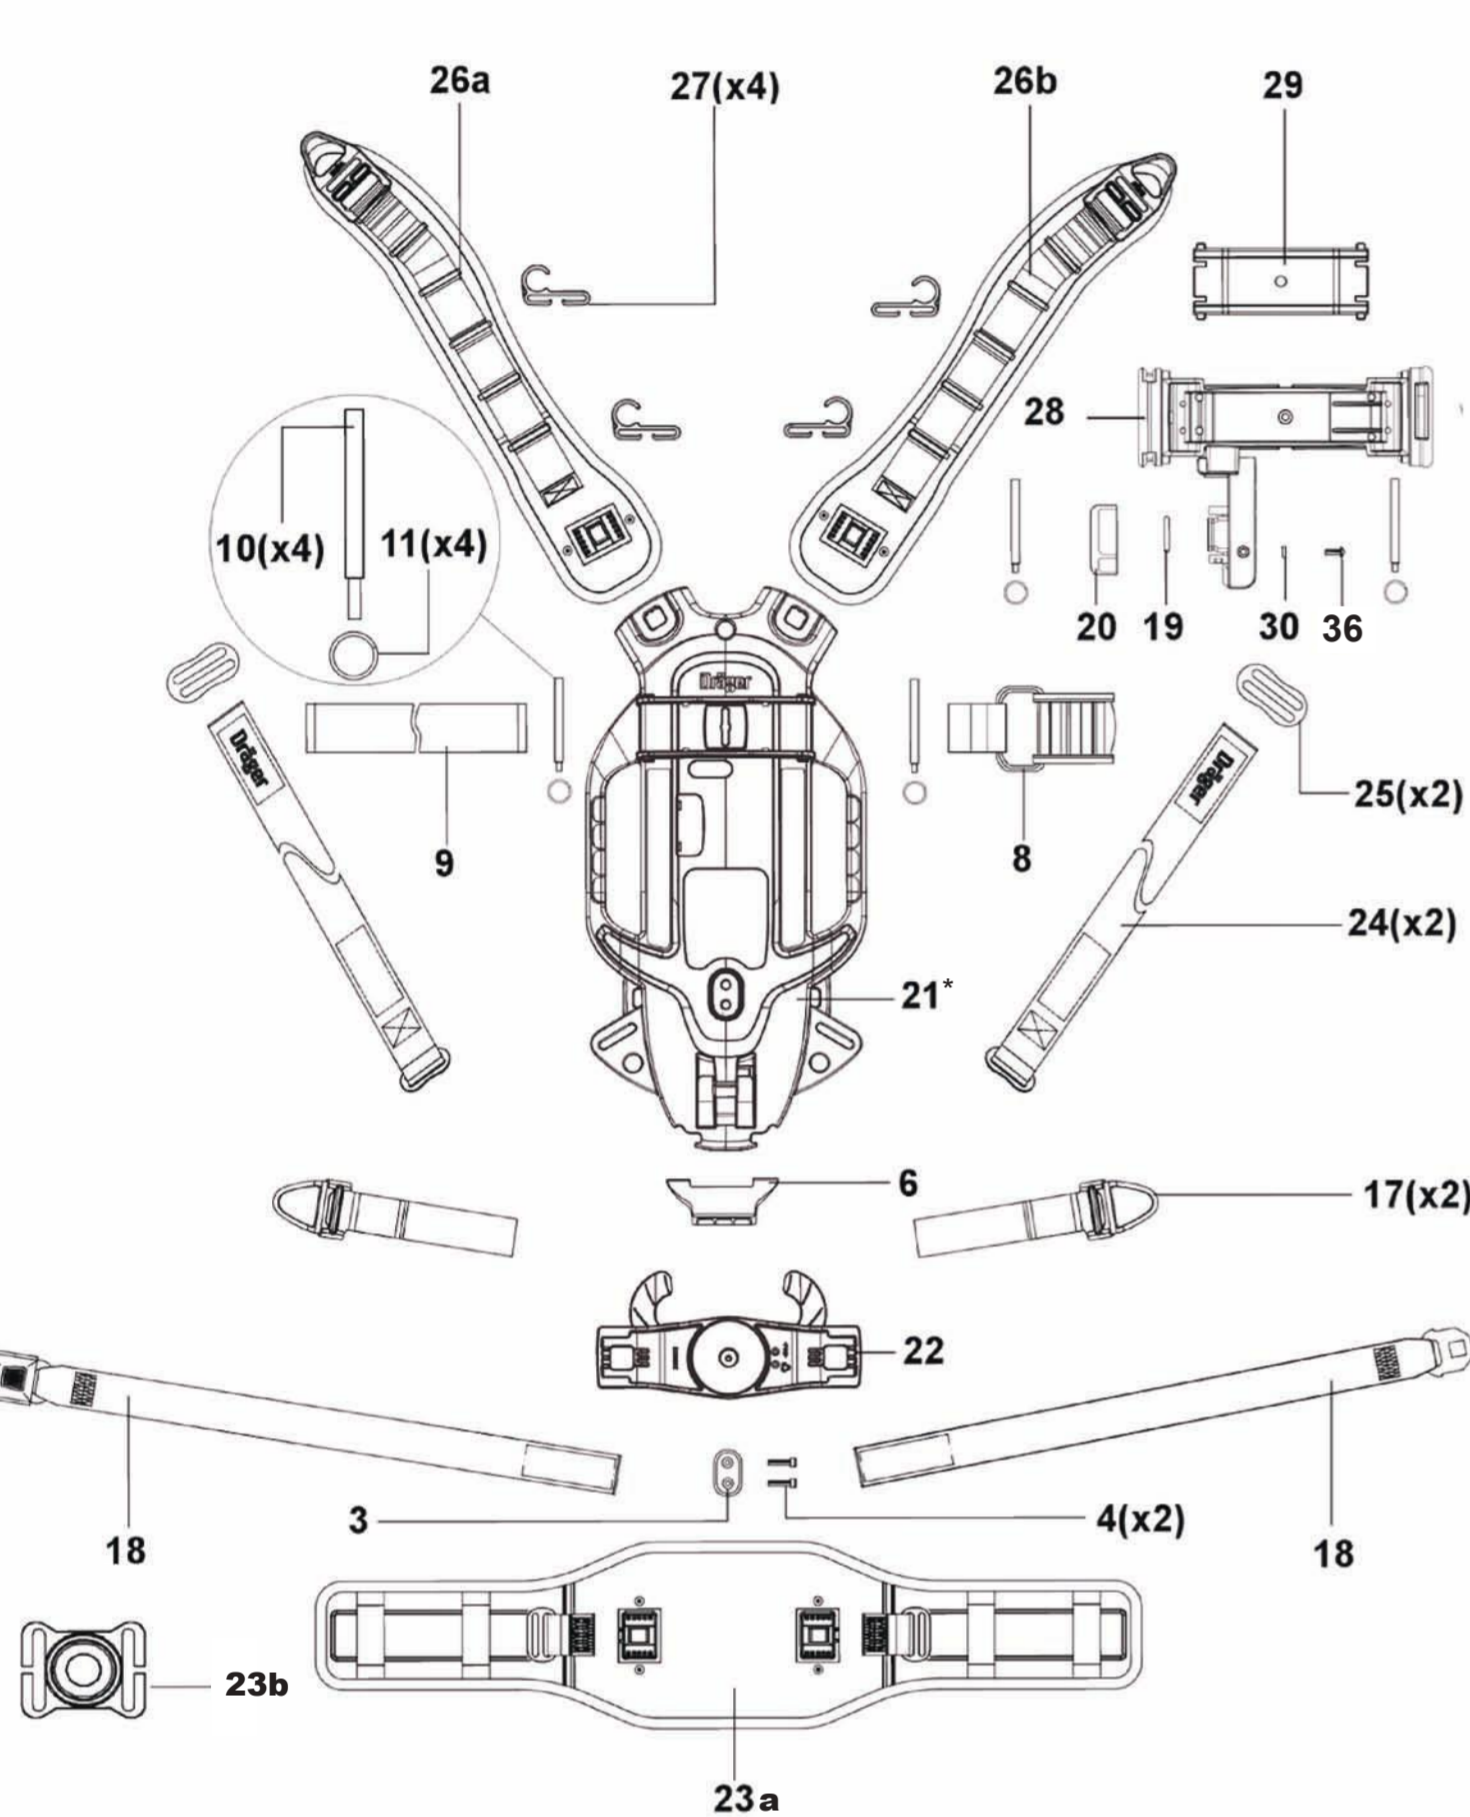

PSS 5000 BACKPLATE

BUDDY BREATHER

LDV CONNECTION

SENTINEL 7000

PRESSURE REDUCERS