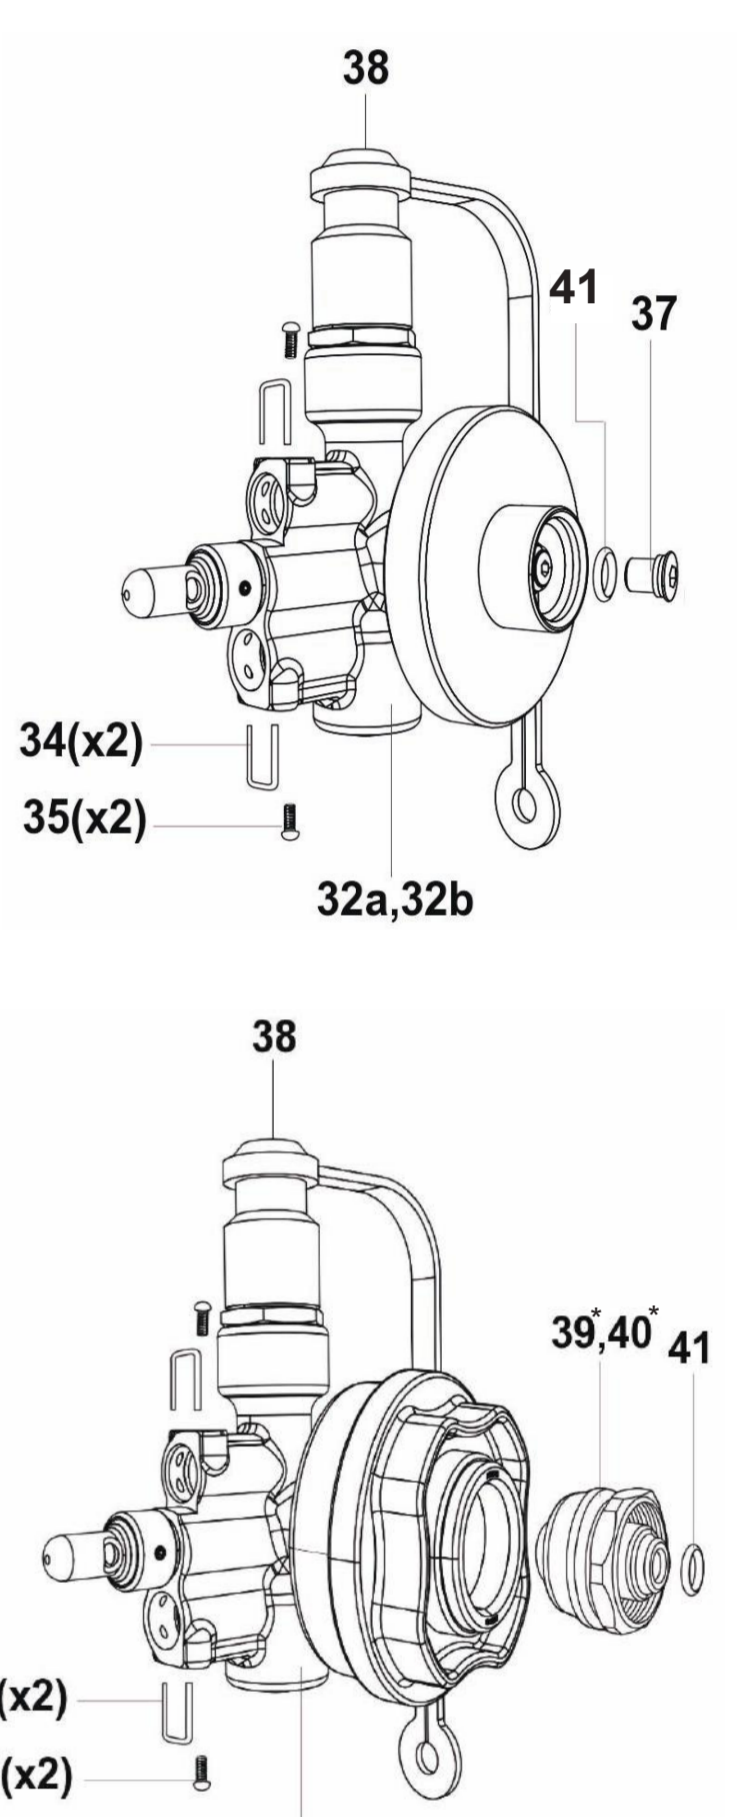

PSS 5000 BACKPLATE

BUDDY BREATHER

LDV CONNECTION

SENTINEL 7000

PRESSURE REDUCERS