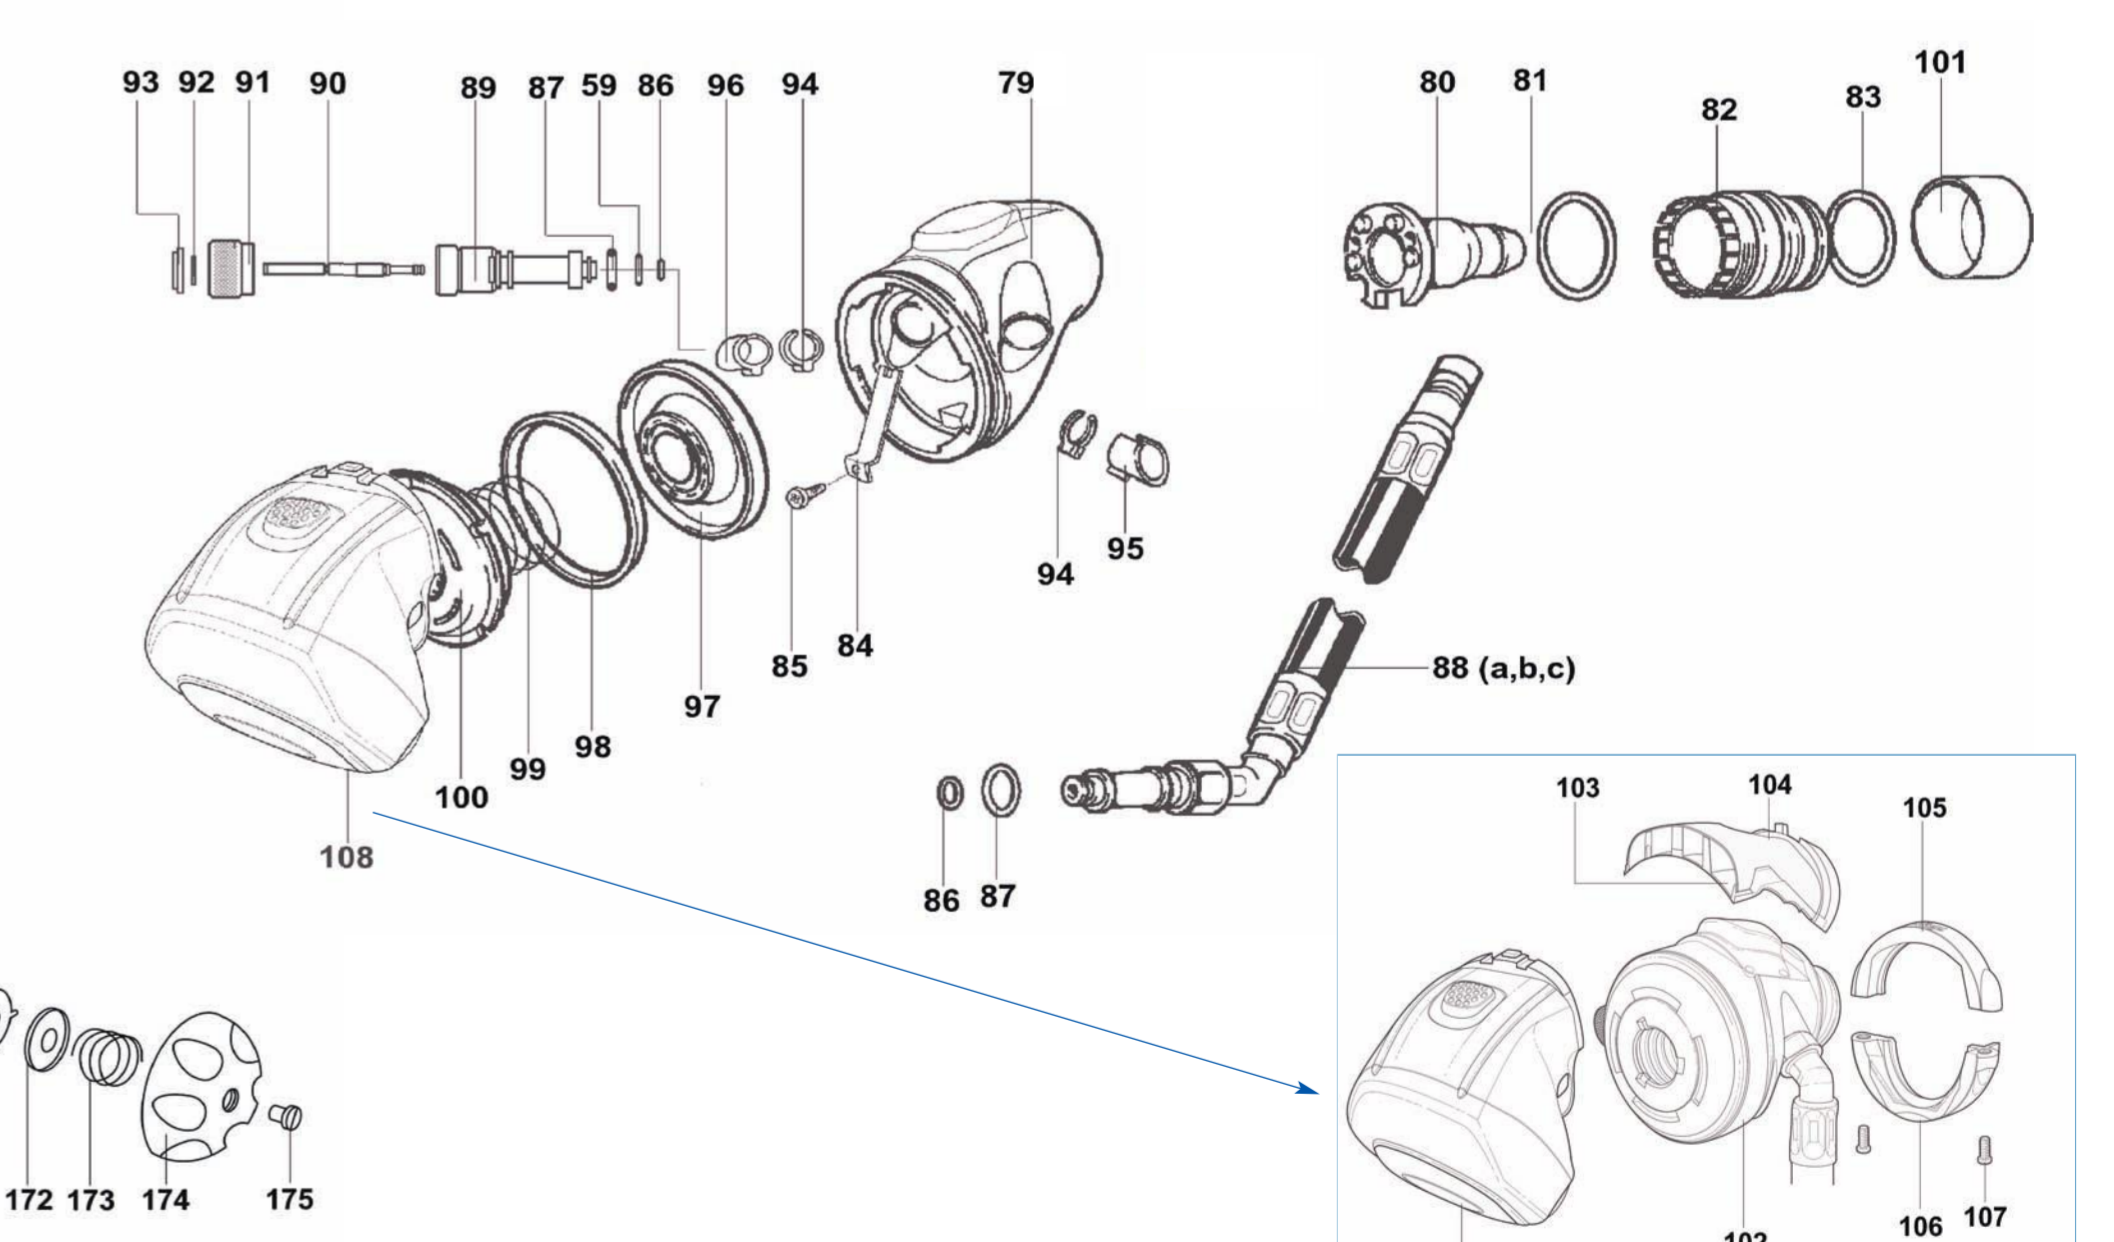

SENTINEL 7000 ELECTRONIC MONITORING UNIT

CYLINDER VALVE

LUNG DEMAND VALVE (LDV)

Poster No.	Part No.	Part Description	Poster No.	Part No.	Part Description	Poster No.	Part No.	Part Description	Poster No.	Part No.	Part Description
3	3356169	Retaining Block	38	3337710	Protection Cap for Pressure Reducer	68, 69	3356712	Cover (Pod Port)	99	3338768	Spring
4	3338219	Screw (M4)	39, 41	3357115	OC Cylinder Adapter - 22.16psi (LP)	69	R50514	O-Ring	100	3338735	Bayonet Cap
6	3356978	Bolt	40, 41	3357114	OC Cylinder Adapter - 4500psi (HP)	70, 71	3356713	Cover (Hose Access Port)	101	3351069	Protection Cap
8	3356977	Cylinder Strap (Buckle End)	41	R51023	O-Ring	71	3350446	O-Ring	102-108	3356679	CBRN LDV (NFFPA)
9	3356903	Cylinder Strap (Loose End)	42, 43	3356986	MP Airline Hose	72	3356701	Hose HP	103,104	3357216	Vent Assembly
10	3357139	Mounting Pin	43	3356993	Protection Cap	73-75	3356556	Battery Case - Alkaline	105-107	3357215	Clamp Assembly
11	3357140	Split Ring	44	3337105	Spring	75	4588195	Battery Case - Alkaline AA (4 per package)	107	3353569	Screw
17	3356972	Pull Forward Strap	45	3337105	O-Ring Retainer	76	3356667	Removal Key (Grey)	108	3357145	Rubber Cover
18	3356978	Adjusting Belt Strap Assembly	46	3337403	O-Ring	79	3350205	LDV Body	155-176 (a)	4056206	22.16 PSI Cylinder Valve
19	3350446	O-Ring	47-49	3357214	Buddy Breather Hose Assembly - 20"	80	3339683	Injector - Preset	155-176 (b)	4050012	4500 PSI Cylinder Valve
20	3356985	Rubber Cover	48	3337611	O-Ring	81	3339459	O-Ring	155	4059024	Screw
21,22,3,4,6	3358192	Backplate Assembly	49	3330953	O-Ring	82	3338927	Connector	156	4059023	Bumper & Guard Assembly
22	3358196	Kit - Pivot Assembly	51	3337616	Non-Return Valve	83	R18352	O-Ring	157	4059022	Spring Wave Washer
23a	3359419	Waist Pad (SE)	56	3358125	Protection Cap	84	3350098	Locking Arm	158	4059021	Gauge Cover
23b	3357527	LDV Holder	57	3337204	O-Ring	85	3350526	Screw	159a	4059036	Gauge Assembly 2216
24	3356981	Adjusting Strap	58	3337205	Back Up Ring	86	3337215	O-Ring	159b	4059026	Gauge Assembly 4500
25	3356987	Strap Retainer	59	3337314	O-ring	86-88a	3350499	MP Hose (Standard Short Hose with OC 18.5")	160	4059033	Back Up Ring (White)
26a	3359420	Shoulder Pad (SE) LH	60-63	3356986	Sentinel UI Module	86-88b	3338716	MP Hose (Long Hose with OC 61")	161	4056910	O-Ring
26b	3359421	Shoulder Pad (SE) RH	61a	3356700	Rubber Cover	86-88c	3338717	MP Hose (Long Hose without OC 61")	162	4052098	Safety Plug
27	3356985	Hose Clip	61b	3356691	Cover Retaining Band	87	3339440	O-Ring	163a	4057744	Burst Disc 2216
28	3356975	Second Sounder Assembly	62	3356989	Sentinel LCD Lens	90	3354461	By-Pass Plunger	163b	4059020	Burst Disc 4500
29	3357148	Cylinder Cradle - Rubber	63	3350712	Tally Key	91	3354460	By-Pass Knob	164	4052100	Washer
30	3356979	Spring Washer	64	3356984	Pressure Transmitter Module	92	3354462	By-Pass M4 Washer 1	165a	4057743	O-Ring (22.16/2800)
32a	3356983	CGA Pressure Reducer HP	65	4543808	CR123A Lithium Battery	93	3338772	Anti-Tamper Cover	165b	4057742	O-Ring (4500)
32b	3356982	CGA Pressure Reducer LP	66, 67	3356716	Cap and O-Ring	94	3338733	Spacer	166	4052103	Valve and Plug Seat
33a	3356989	OC Pressure Reducer HP	67	3356717	O-Ring	95	3338737	Clip	167	4059014	Stem
33b	3356988	OC Pressure Reducer LP				86,87,59,89-93	3338724	By-Pass Assembly-Preset 1	168	4052104	Gasket
34	3337101	Retention Staple				96	3338738	Clip	169	4059154	Half Washer
35	3356168	M3 Torx Socket Screw				97	3338747	Diaphragm	170	4057746	O-Ring
36	3358164	Button Head Screw (M4 x 16mm)				98	3338755	Slip Ring	171	4057244	Bonnet
37	R40649	O-Ring Retainer							172	4059017	Wear Washer