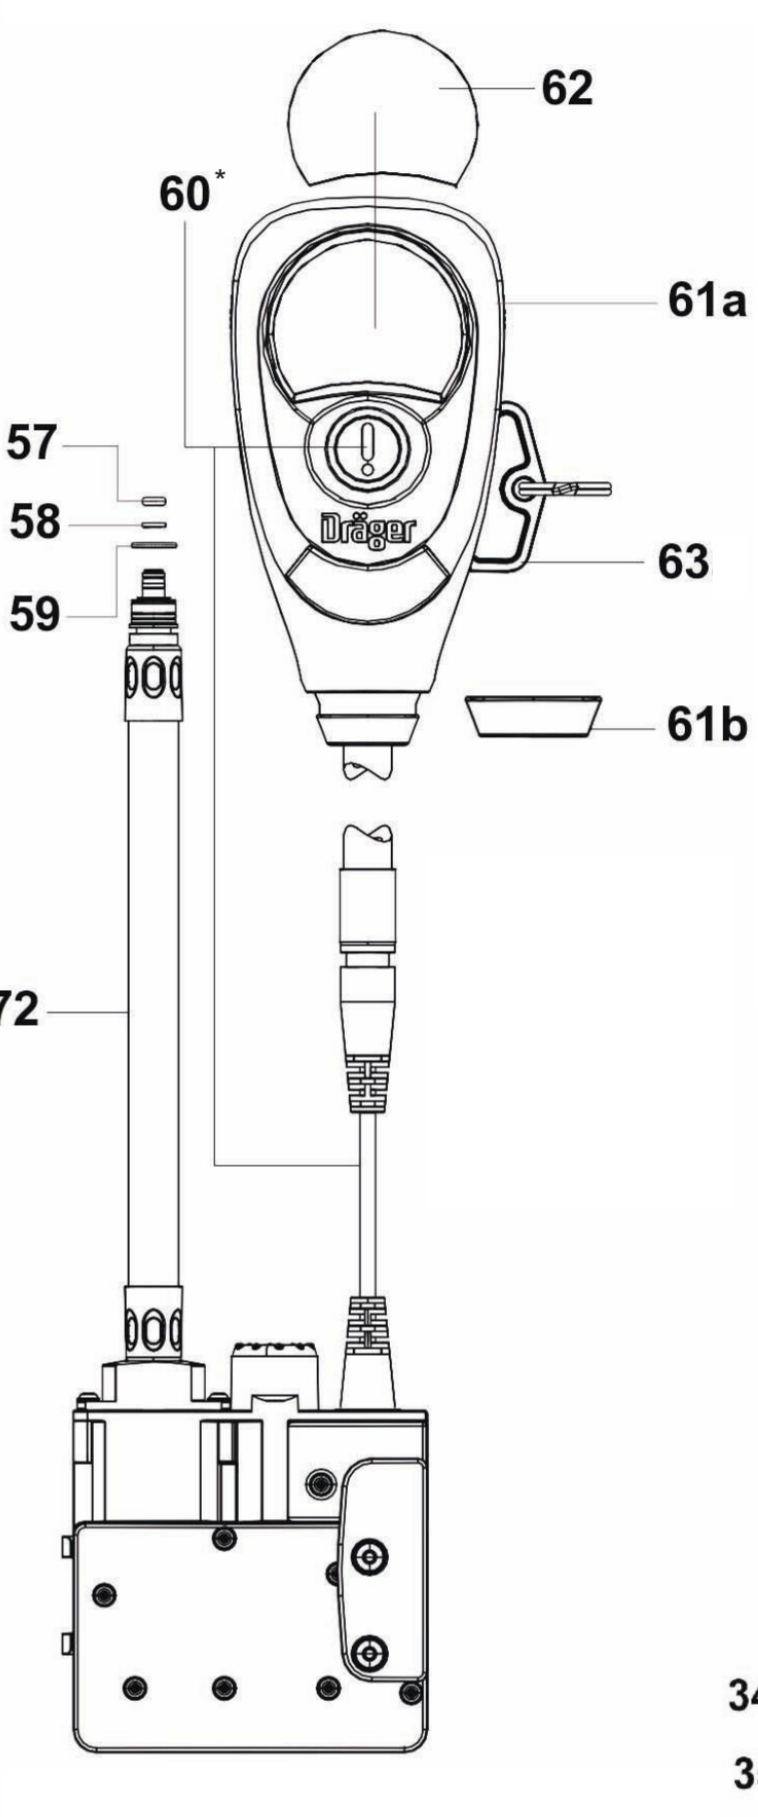

PSS 5000 BACKPLATE

BUDDY BREATHER

LDV CONNECTION

SENTINEL 7000

PRESSURE REDUCERS